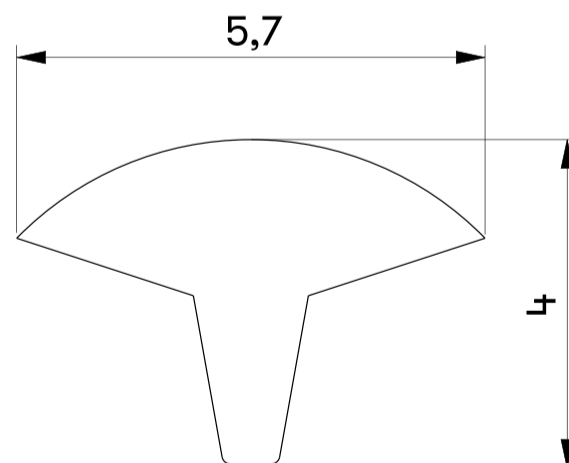

MU-UGM-N9

Uszczelka mocująca siatkę

Uszczelka typu "T" stosowana jest do montażu siatki moskitiery okiennej. Pomaga umieścić i utrzymać odpowiednio napiętą siatkę w ramie.

Dane techniczne:

Materiał: plastik PCV
Długość: rolka 500mb
Waga: rolka 6kg

Dodatkowe informacje

Wykończenie: biała, czarna, dąb złoty.
Zalecane jest kompletowanie uszczelki z przystosowanym profilem.

Pakowanie

Opakowanie / rolka : 500mb.

Mosquito net spline

The "T" seal is used to mount the window mosquito net. It helps to place and keep the net correctly stretched in the frame.

Technical data:

Materiał: plastik PCV
Length: 500m roll
Weight: 6kg roll

Additional information:

Finishing: white, black, golden oak.
It is recommended to complete the seal with an adapted profile

Packing

Packaging / roll: 500m

Metal Union sp. z o.o.
ul. Żyzna 11 F
42-200 Częstochowa, Polska
www.metalunion.pl